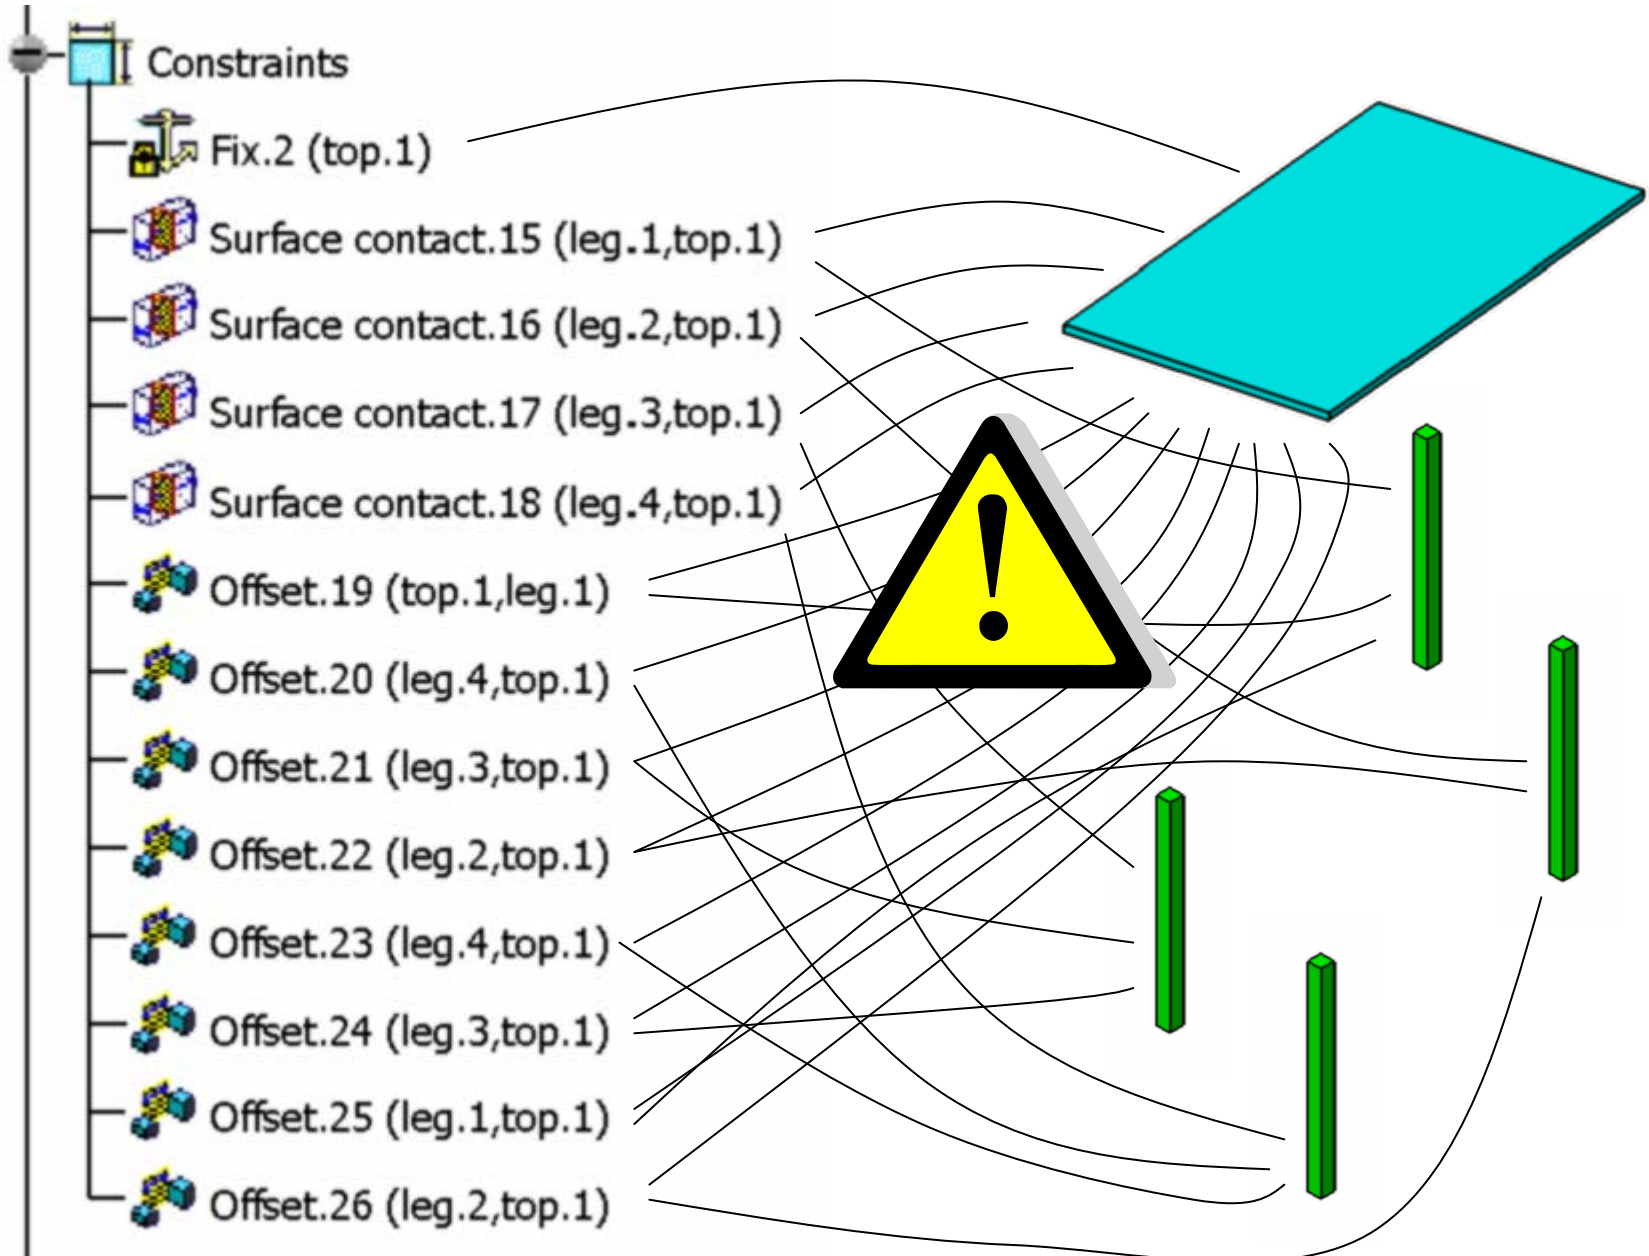

An overview of Product & CAD Structure Management with R I A L T O

Pascal Morenton
pascal.morenton@ecp.fr

CAD objects & CAD structure

Component

a component is « embedded » into its father (a product). It's just a way for structuring a system for business needs

Legs / Top relative positions – 1st solution

Legs / Top relative positions – 2nd solution

The shapes are defined in the CAD files

The positions of the parts are driven by the position matrix saved in a PDM system (figured here by a spreadsheet)